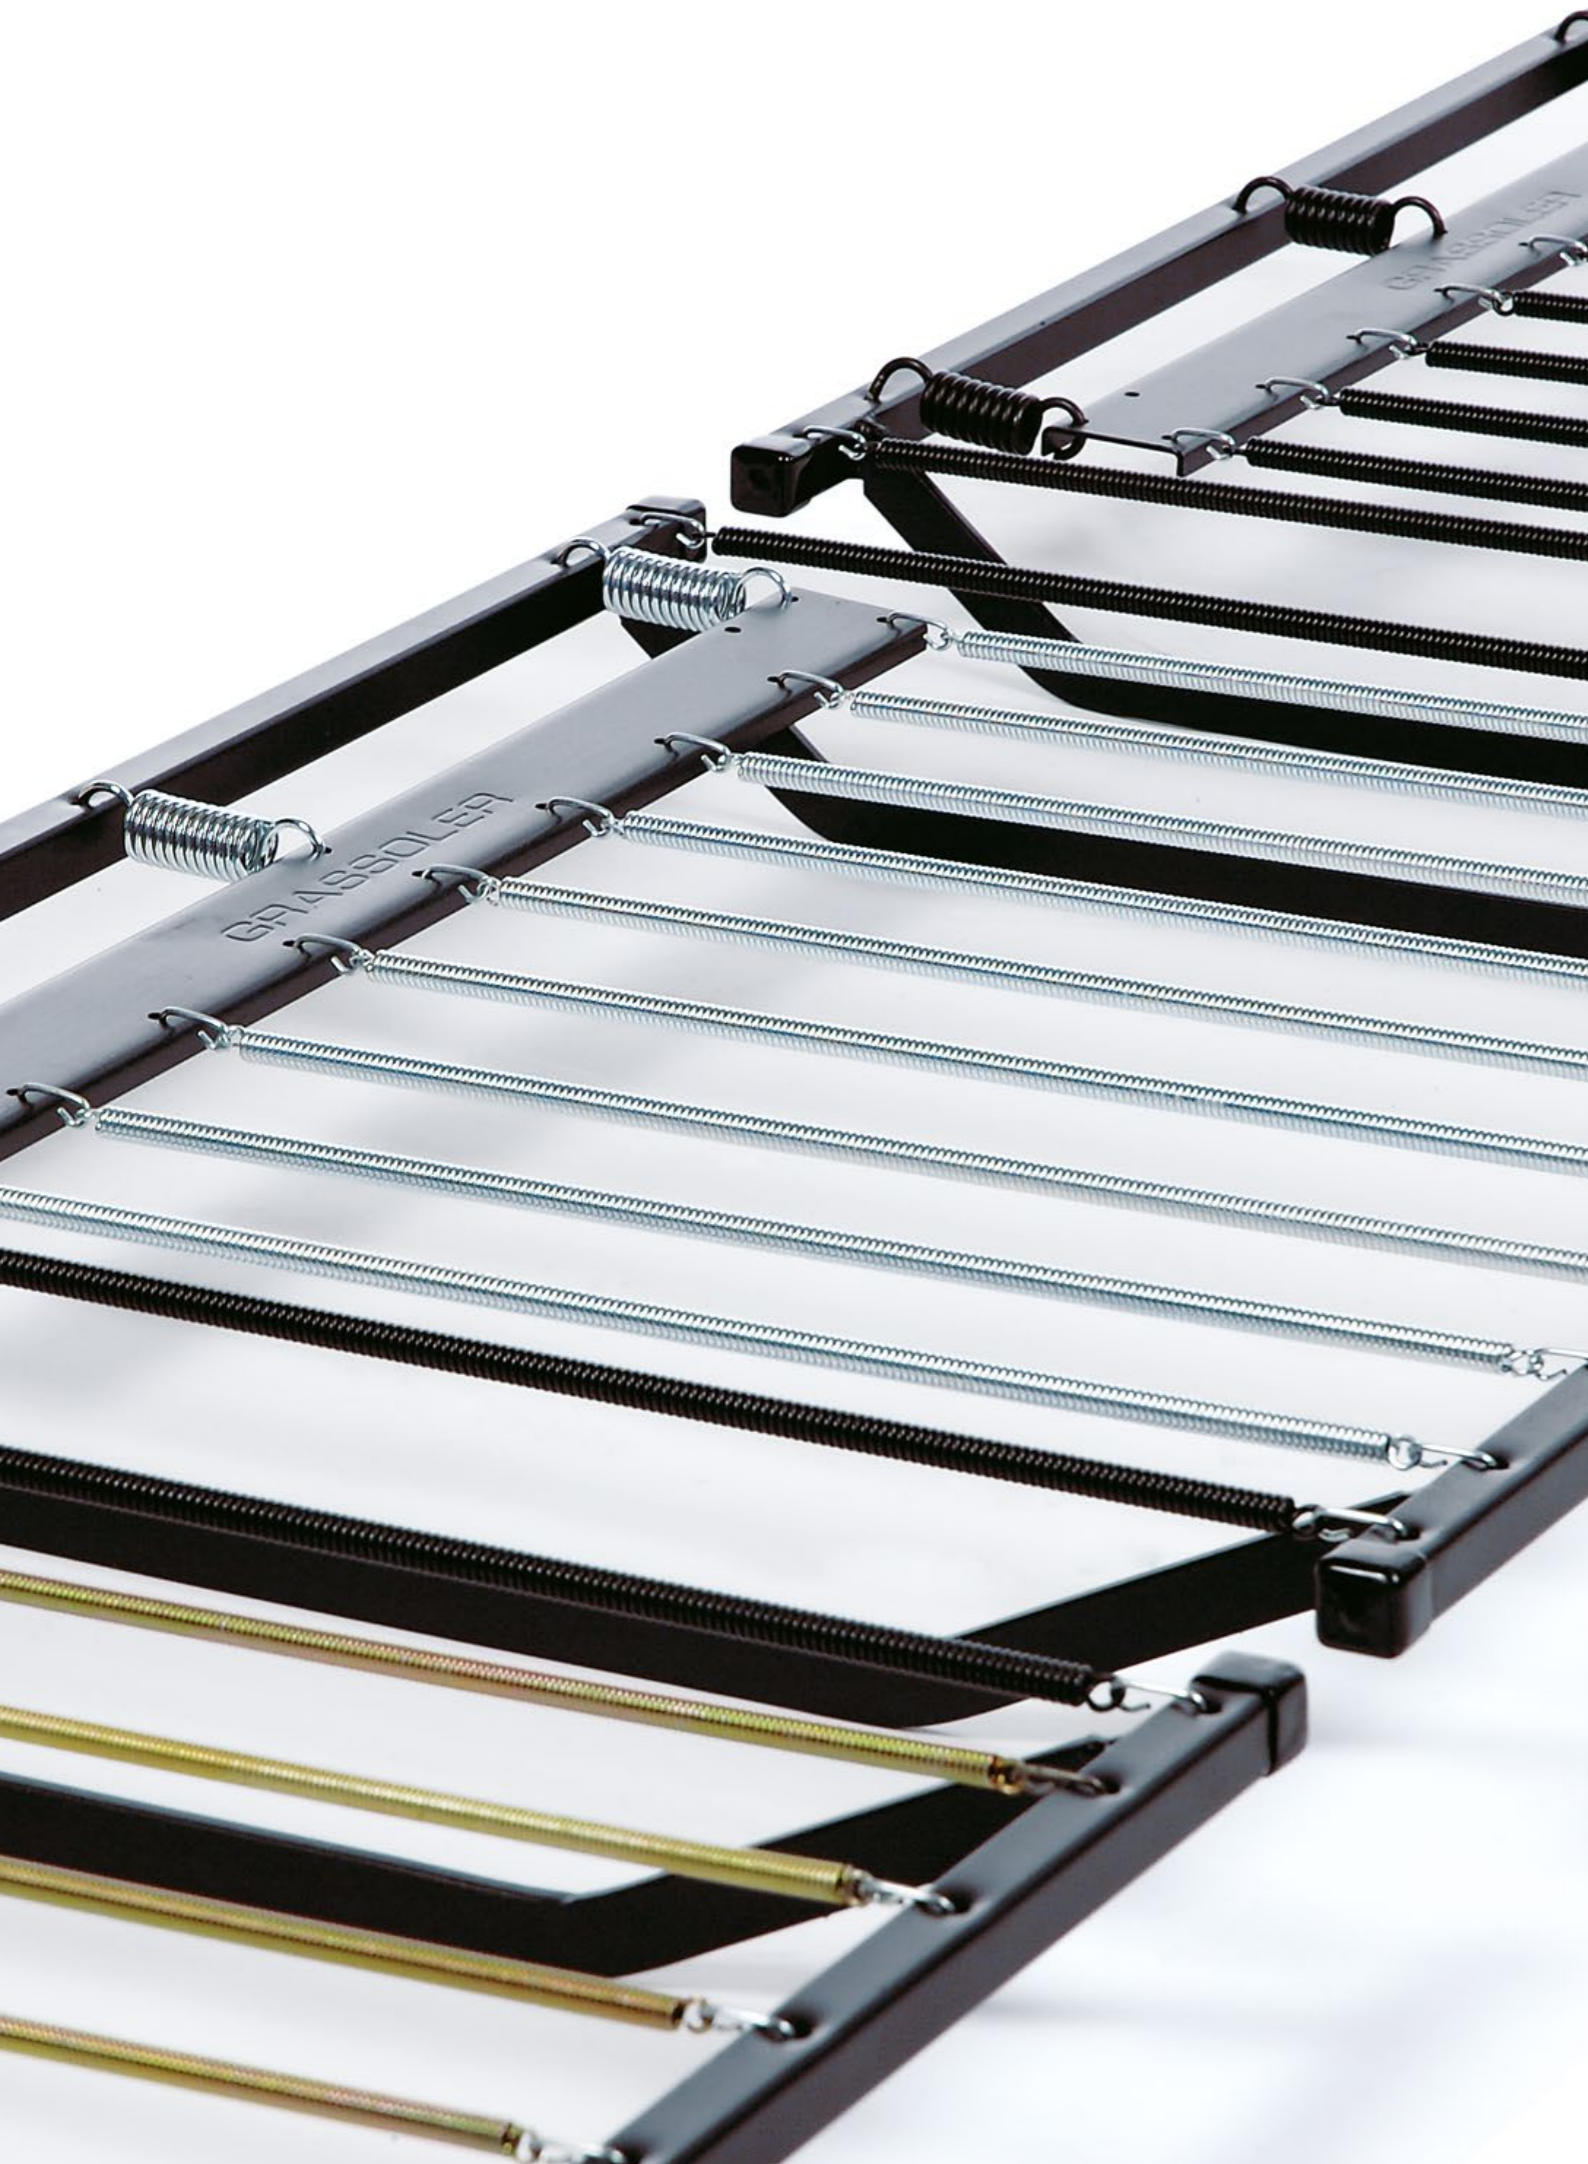

“TAILOR MADE SUSPENSION” “SUSPENSIÓN A LA CARTA”

EN · The Intelligent System® suspension is a system developed and patented by Grassoler almost 60 years. It provides you with a “customized suspension system” meaning that you can personalize the level of firmness in the seat to your own desire. There are three different firmness options: soft, middle and firm.

ES · La suspensión Intelligent System® es un sistema desarrollado y patentado por Grassoler hace casi 60 años. Se trata de la “suspensión a la carta” que permite personalizar y adaptar la sentada eligiendo el confort individual en cada sofá, consiguiendo una mayor comodidad. Existen tres opciones posibles: suave, media o firme.