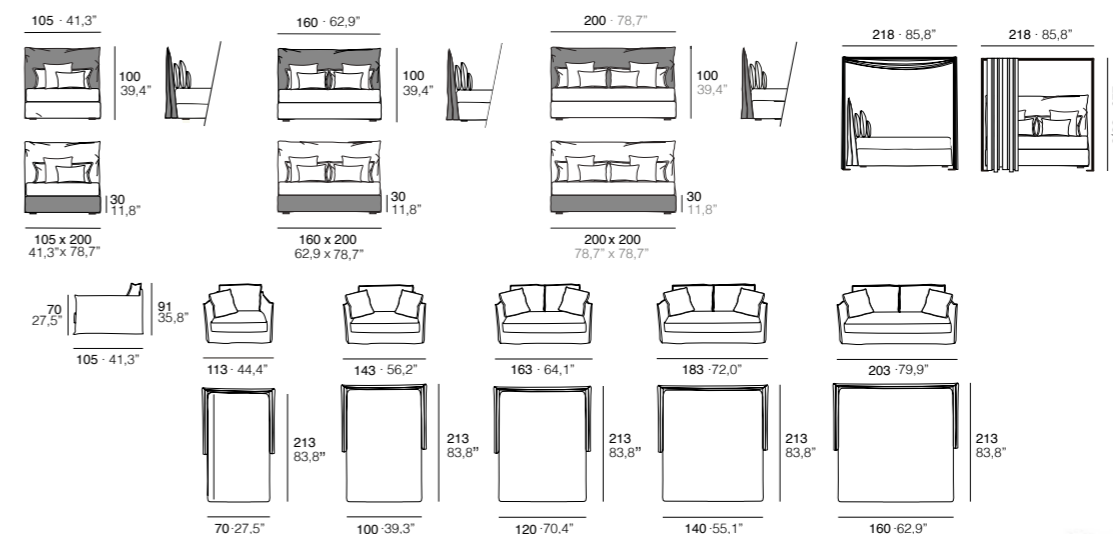

Nicolay Sofá - Cama

Estructura de madera maciza recubierta de poliéster. Mecanismo metálico, antioxidante y acabado con resina epoxi. Somier metálico de malla electro soldada unido con muelles al mecanismo y cinchas elásticas en el asiento. Los brazos, el frente y el contra son desmontables. Asiento de poliéster de 30Kg/m³ recubierto con fibra hueca siliconada. Respaldo de fibra hueca siliconada. Brazos y cojines desenfundables.