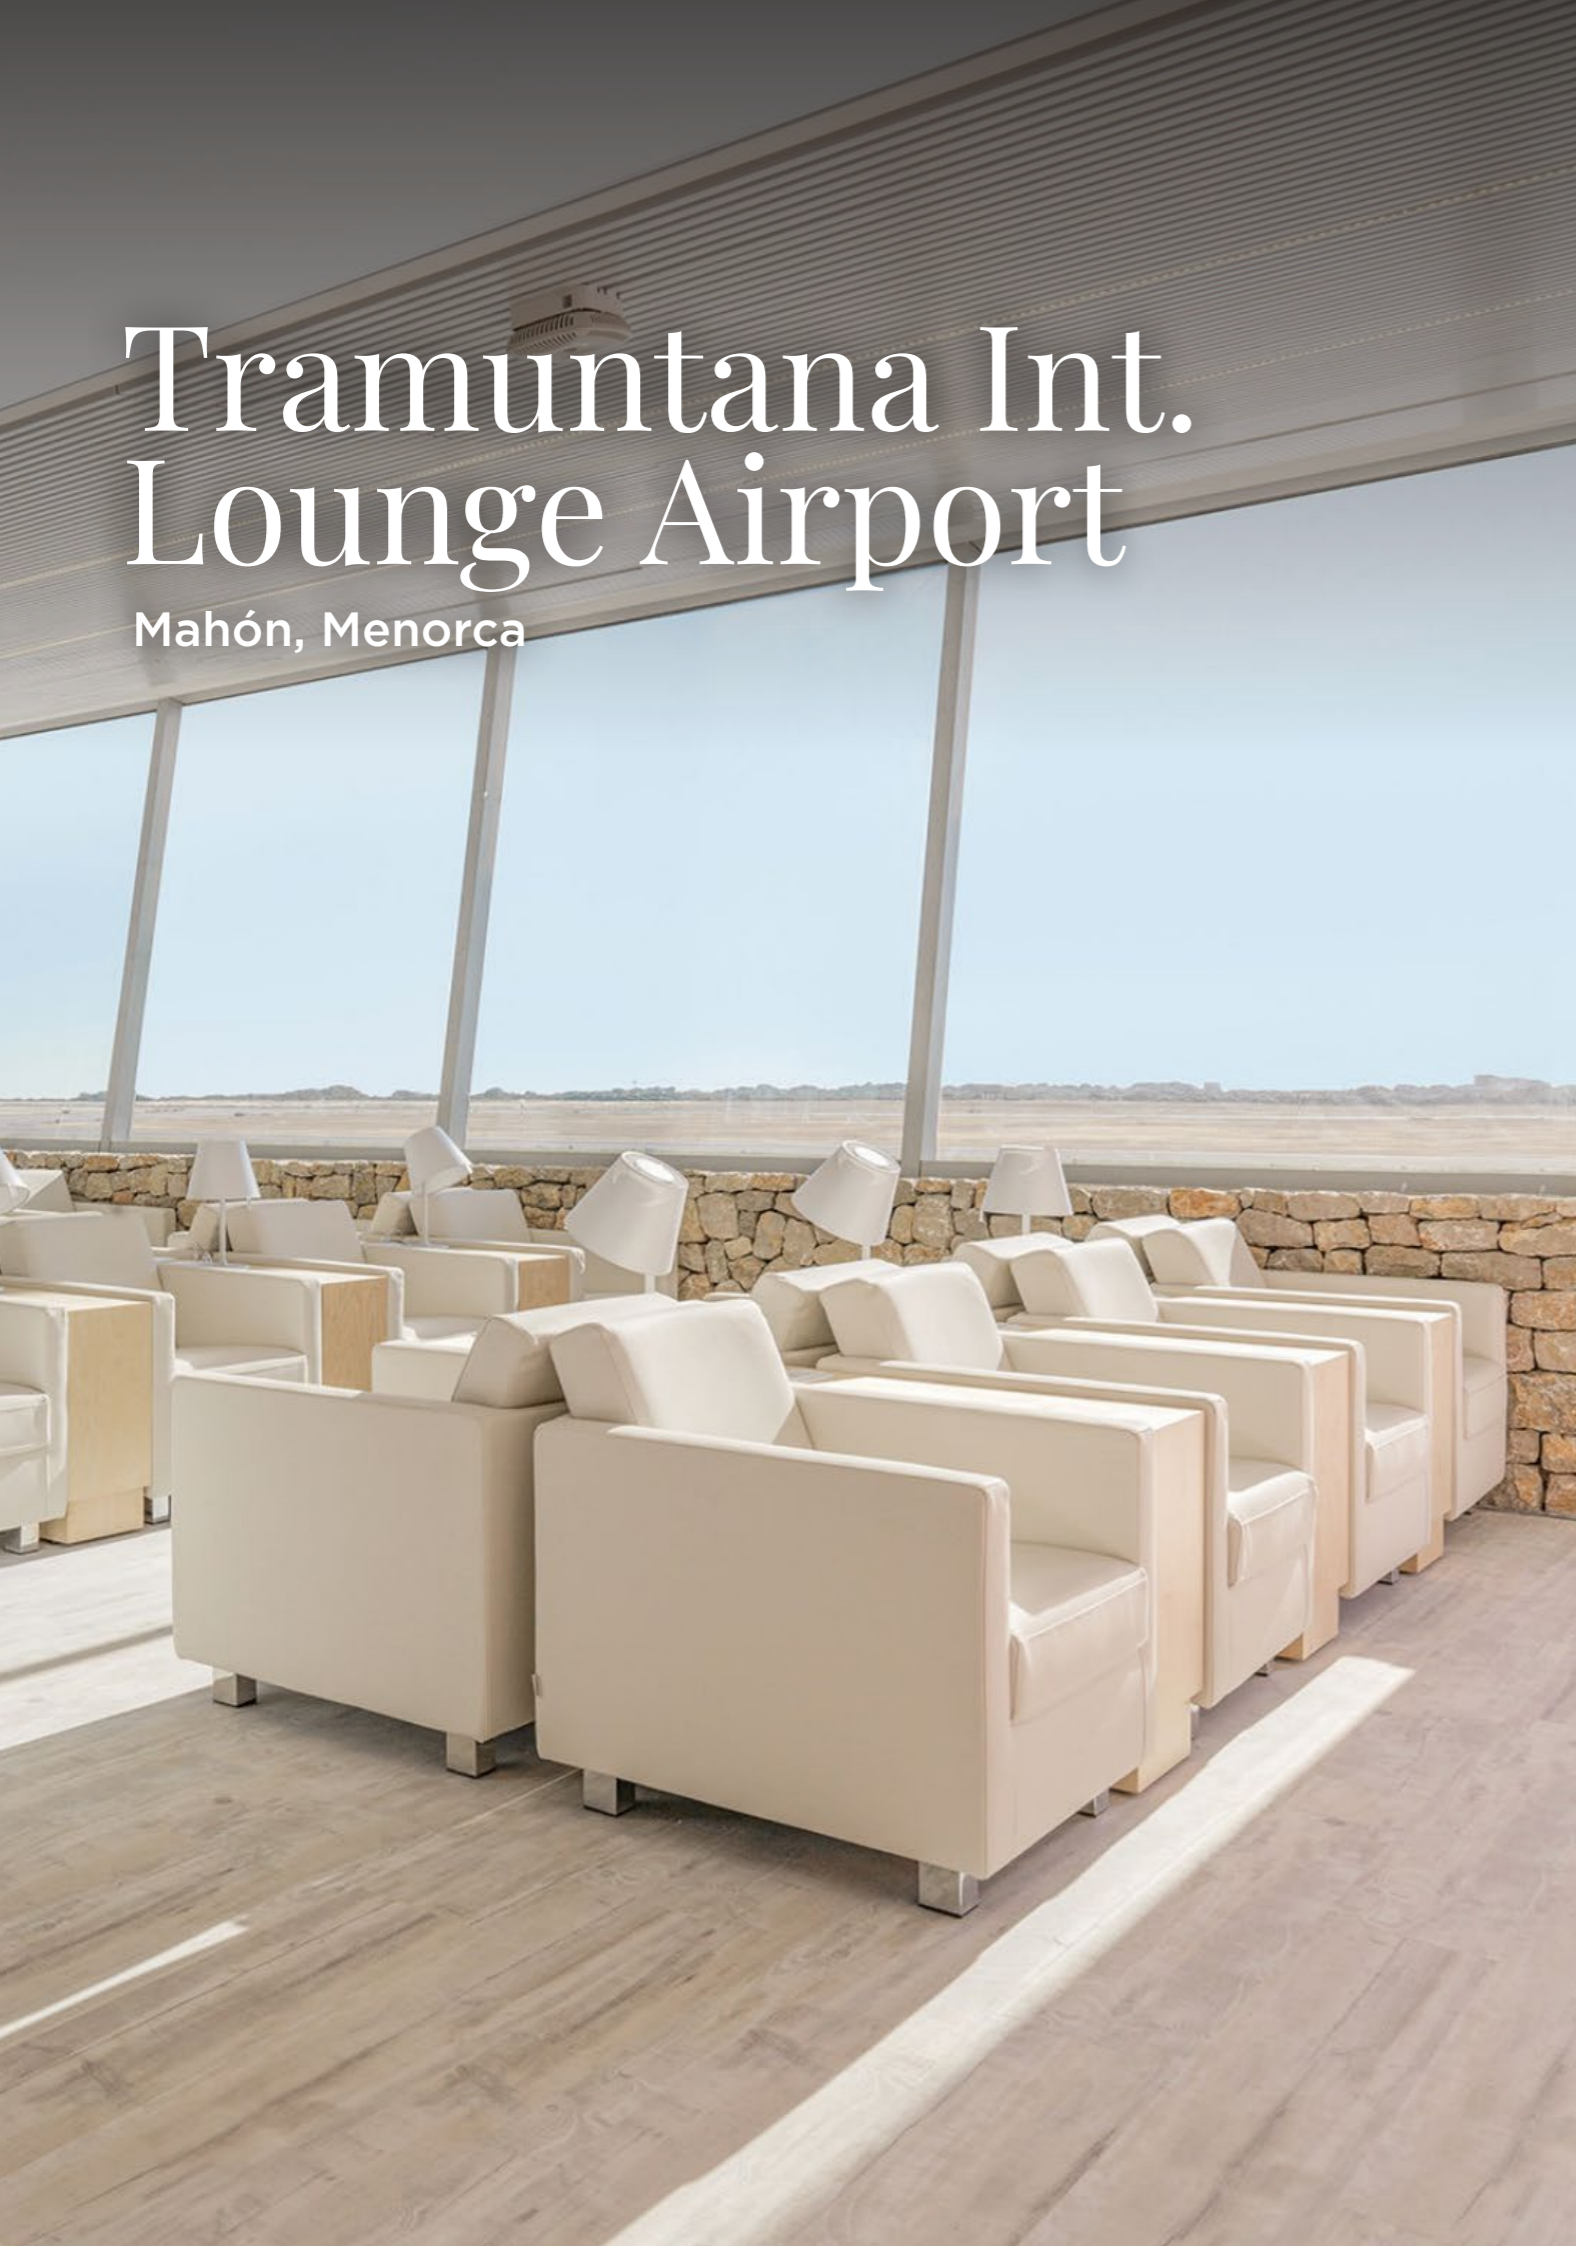

Tramuntana Int. Lounge Airport

Mahón, Menorca

Models:
Artemis (lounge chair)