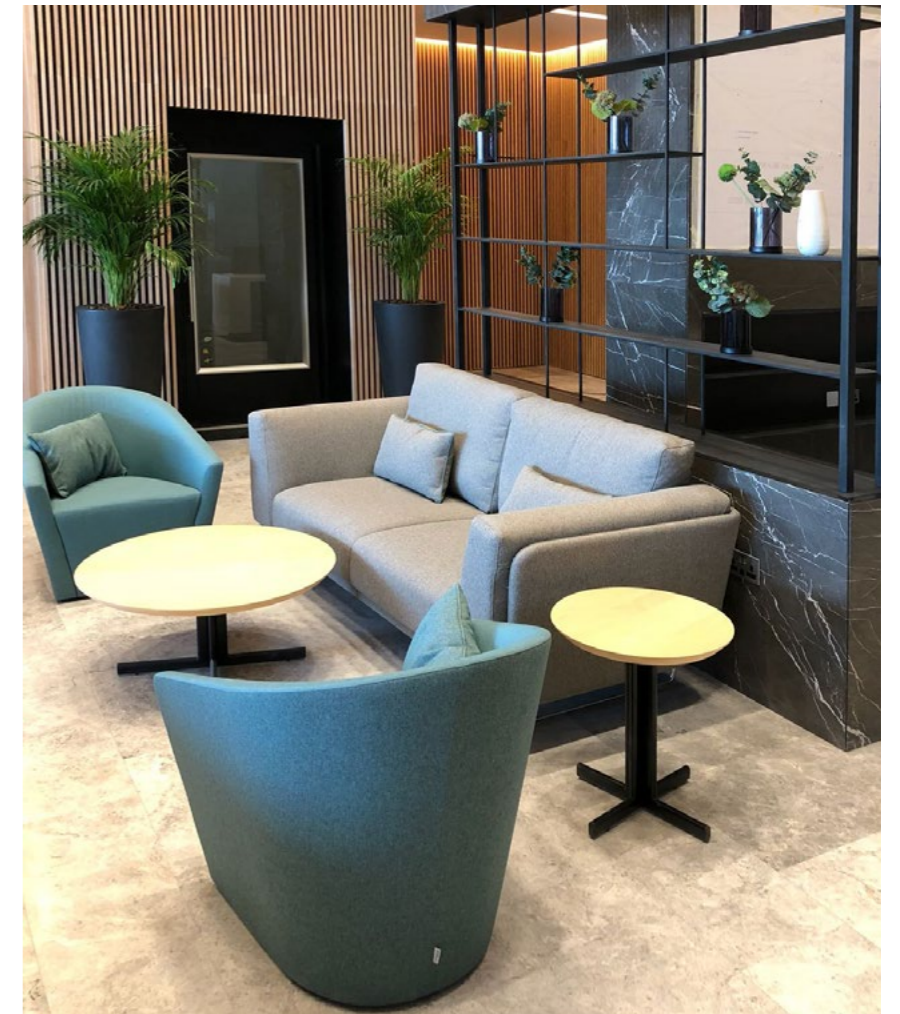

Al-Mubarakiya Lounge

KW Airlines
Kuwait International
Terminal 4

Models:
Glamour (armchair)
Oxygen (sofa)
Opalina (lounge chair)
Salvia (table)