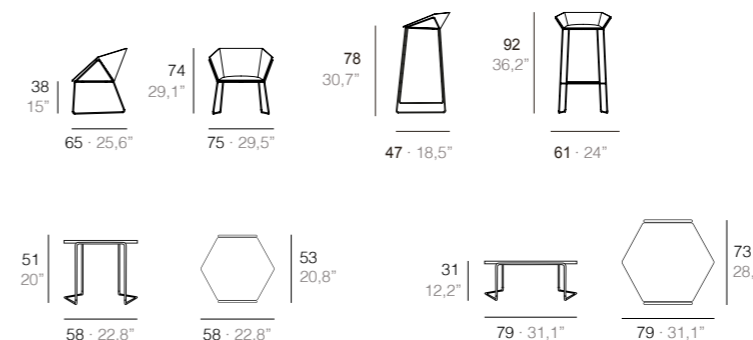

Sobre lacado
Lacquered top

Sobre Mármol
Marble top