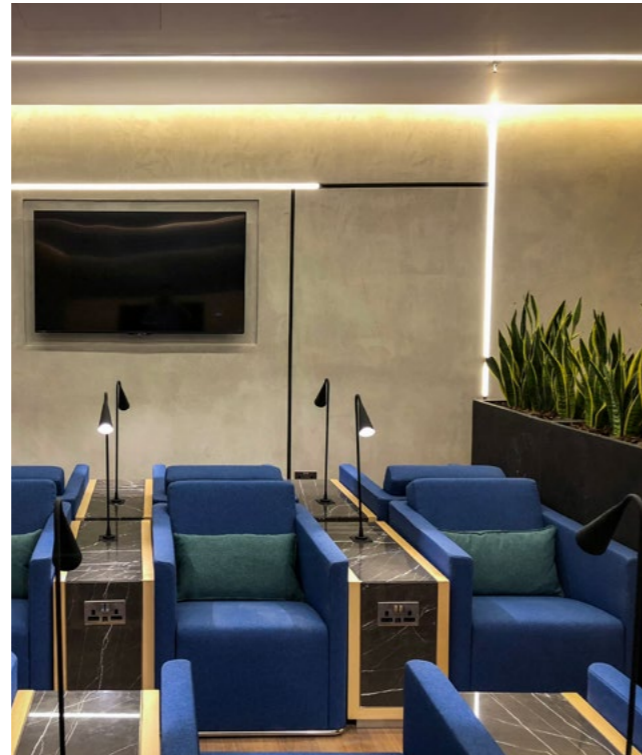

Models:
Glamour (armchair)
Oxygen (sofa)
Opalina (lounge chair)
Salvia (table)