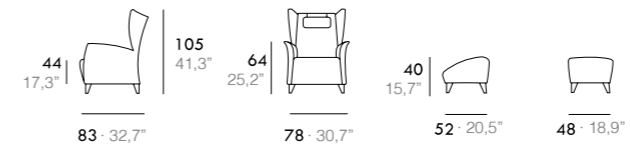

Pasarela alta
High Pasarela

PATEK

Gabriel Teixidó

EN · Frame solid wood covered with polyether. Removable seat by a knob located on the lower part. Suspension interlaced elastic webbing. Seat 35 Kg Polyether. Back 24 Kg Polyether. Headrest made of acrylic hollow fiber. Adjustable in height. Feet beechwood varnished in Wenge 492 color.

Bench solid wood structure with 35Kg polyether seat. Upholstery fully removable for easy covering and washing in washing machines, only for allowed fabrics. Fixed leather upholstery.

ES · Estructura madera maciza recubierta de poliéter. Asiento desmontable mediante pomo situado en la parte inferior para el desenfundado. Suspensión mediante cinchas elásticas entrelazadas. Asiento de poliéter de 35 Kg y respaldo en poliéter de 24 Kg. Cabezal de guata acrílica. Regulable en altura. Pies en madera de haya barnizada en color Wengué 492.

Banqueta Estructura de madera maciza con asiento de poliéter de 35Kg. Tapizado totalmente desenfundable para el fácil enfundado y su lavado en la lavadora en las telas que lo permitan. Cuando se tapiza en piel va tapizado fijo.