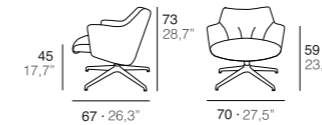

TONG

Gabriel Teixidó

EN • Structure in solid wood frame covered with polyether. Seat and back in polyether. Feet with swivel metal base, available in Chrome or black finish. Fixed upholstery

ES • Estructura de madera maciza recubierta de poliéter. Asiento y respaldo en poliéter. Pies en base metálica giratoria. Acabados cromado o negro. Tapizado fijo.