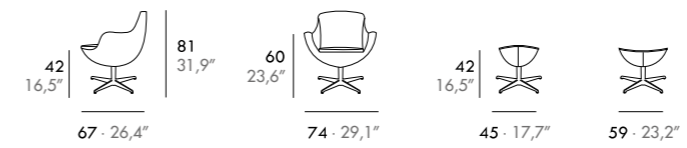

SENECA

Grassoler Studio

EN • Frame pine wood and particle panel covered with HR polyether different densities. Seat removable cushion 30 Kg/m³ HR soft polyether. Back removable cushion in hollow siliconized polyether fiber. Mechanism metallic, antioxidant and finished with epoxy resin. Bed base metal mesh joined by springs to the mechanism and elastic straps in the seat area. Mattress foam. Detachable components: arms, rear and front.