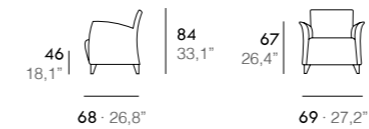

PARADE

Gabriel Teixidó

EN • Solid wood frame. 35 Kg/m³ polyether seat and 34 Kg/m³ + 18 Kg/m³ polyether back. Beechwood feet varnished in wengue. Option: Beechwood feet with chromed metallic covering. Fix upholstery.

ES • Estructura madera maciza. Asiento poliéter 35 Kg/m³, respaldo poliéter 34 Kg/m³. + 18 kg/m³. Pies en madera de haya varnizada en color wengué. Opcion: Pies en madera de haya cubierto de chapa metálica cromada. Tapizado fijo.