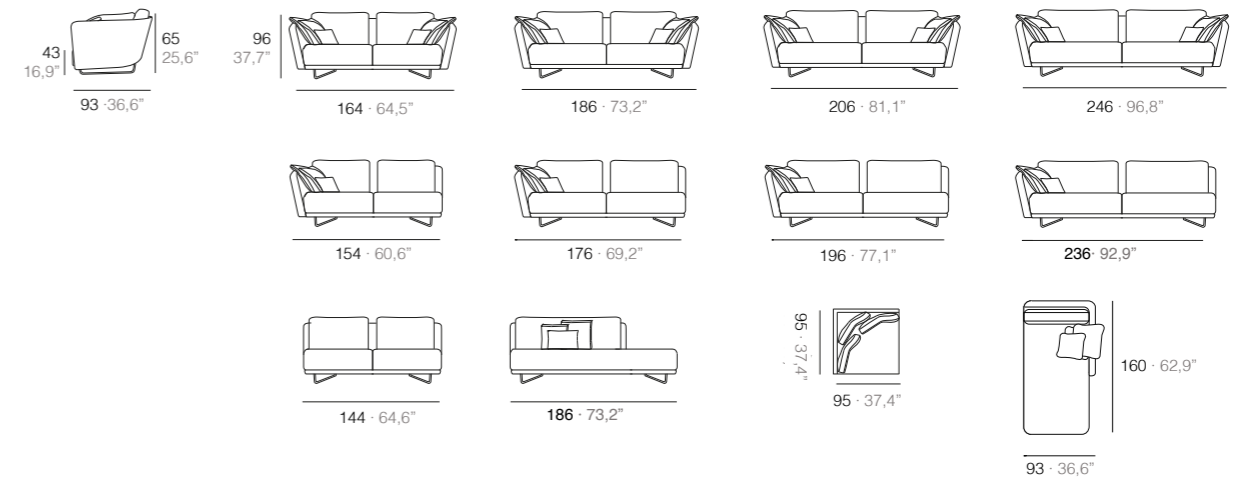

ODYSSEY FUN

José Gras

EN · Metallic frame. Suspension by Nea elastic webbings. Seat in 35 Kg/m³ and 23 Kg/m³ polyether. Back with a combination of fiber/down feather, cushions in antiallergic fibre. Fixed upholstery. Completely removable covers.

ES · Estructura metálica. Suspensión mediante cinchas Nea. Asiento en poliéter de 35Kg/m³ y 23 Kg/m³. Respaldo en combinación de fibra y pluma, cojines sobrebrazos en microfibra antialérgica. Totalmente desenfundable.