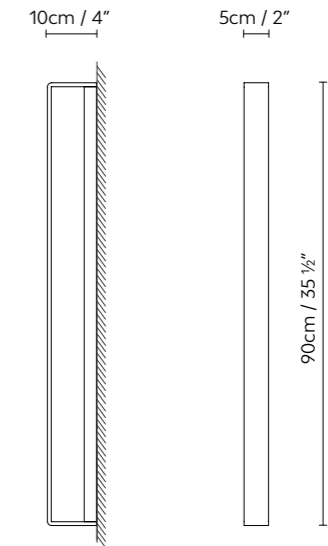

MYN C/W 90 GLASS

● Black   ○ White   ● Brass

774100	MYN C/W 45 REFLECTOR BLACK	LED 12W 1965lm 250mA 2700K CRI≥90 230V DIM PUSH/DALI
774101	MYN C/W 45 REFLECTOR WHITE	
774102	MYN C/W 45 REFLECTOR BRASS	
774110	MYN C/W 90 REFLECTOR BLACK	LED 22,5W 3700lm 500mA 2700K CRI≥90 230V DIM PUSH/DALI
774111	MYN C/W 90 REFLECTOR WHITE	
774112	MYN C/W 90 REFLECTOR BRASS	
774120	MYN C/W 45 GLASS BLACK	LED 12W 1965lm 250mA 2700K CRI≥90 230V DIM PUSH/DALI
774121	MYN C/W 45 GLASS WHITE	
774122	MYN C/W 45 GLASS BRASS	
774130	MYN C/W 90 GLASS BLACK	LED 22,5W 3700lm 500mA 2700K CRI≥90 230V DIM PUSH/DALI
774131	MYN C/W 90 GLASS WHITE	
774132	MYN C/W 90 GLASS BRASS