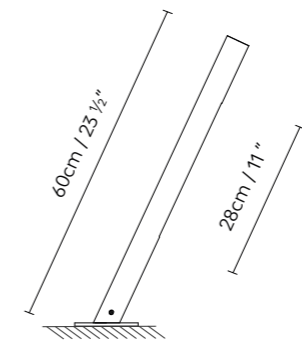

SOLID OUTDOOR BOLLARD

● Corten ● Black ● Desert Grey

764280 **SOLID OUTDOOR BOLLARD CORTEN**
764281 **SOLID OUTDOOR BOLLARD BLACK**
764282 **SOLID OUTDOOR BOLLARD DESERT GREY**

LED 4W 24V 210lm 2700K CRI≥90 230V

Ⓜ IP65 Ⓧ CE EAC