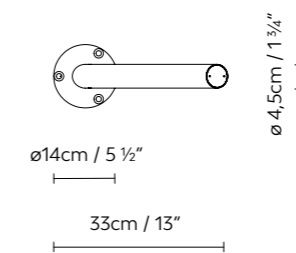

SOLID OUTDOOR BOLLARD

● Corten ● Black ● Desert Grey

764280 **SOLID OUTDOOR BOLLARD CORTEN**
764281 **SOLID OUTDOOR BOLLARD BLACK**
764282 **SOLID OUTDOOR BOLLARD DESERT GREY**

LED 4W 24V 210lm 2700K CRI≥90 230V

Ⓜ IP65 Ⓧ CE EAC