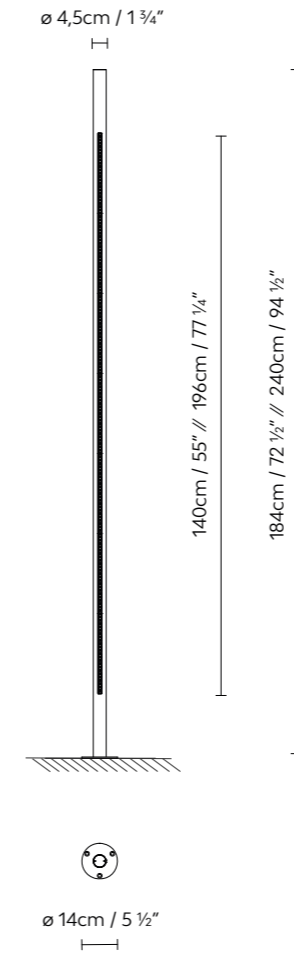

SOLID OUTDOOR F A