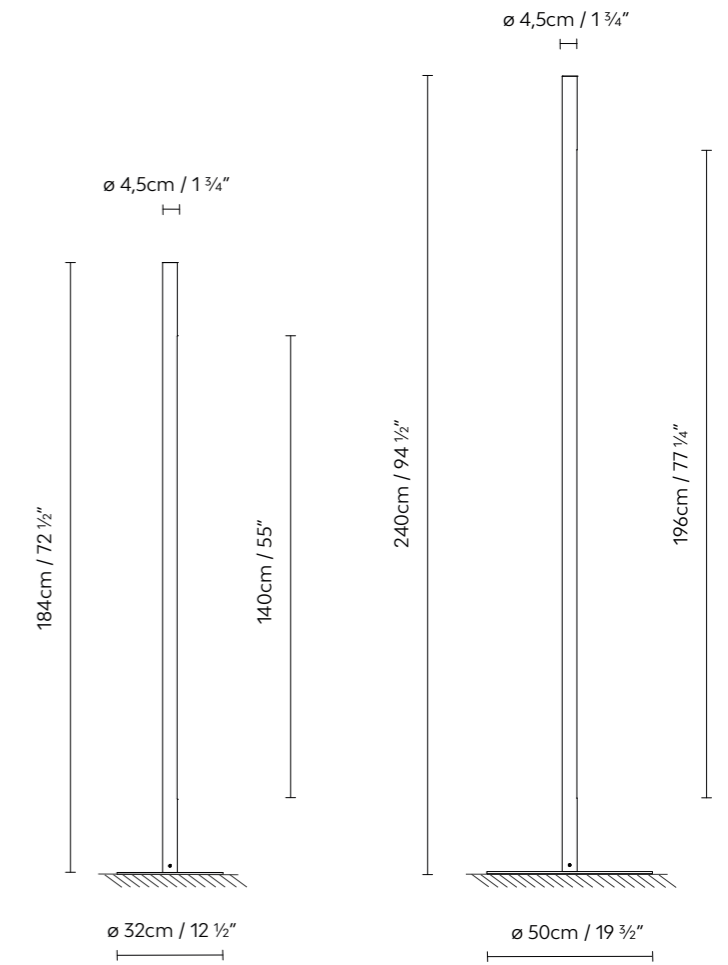

SOLID OUTDOOR F B

● Corten
● Black
● Desert Grey

764220	SOLID OUTDOOR F A 180 CORTEN	LED 15W 24V 1050lm 2700K CRI≥90 230V
764221	SOLID OUTDOOR F A 180 BLACK	
764222	SOLID OUTDOOR F A 180 DESERT GREY	
764230	SOLID OUTDOOR F A 240 CORTEN	LED 20W 24V 1470lm 2700K CRI≥90 230V
764231	SOLID OUTDOOR F A 240 BLACK	
764232	SOLID OUTDOOR F A 240 DESERT GREY	
764240	SOLID OUTDOOR F B 180 CORTEN	LED 15W 24V 1050lm 2700K CRI≥90 230V
764241	SOLID OUTDOOR F B 180 BLACK	
764242	SOLID OUTDOOR F B 180 DESERT GREY	
764250	SOLID OUTDOOR F B 240 CORTEN	LED 20W 24V 1470lm 2700K CRI≥90 230V
764251	SOLID OUTDOOR F B 240 BLACK	
764252	SOLID OUTDOOR F B 240 DESERT GREY